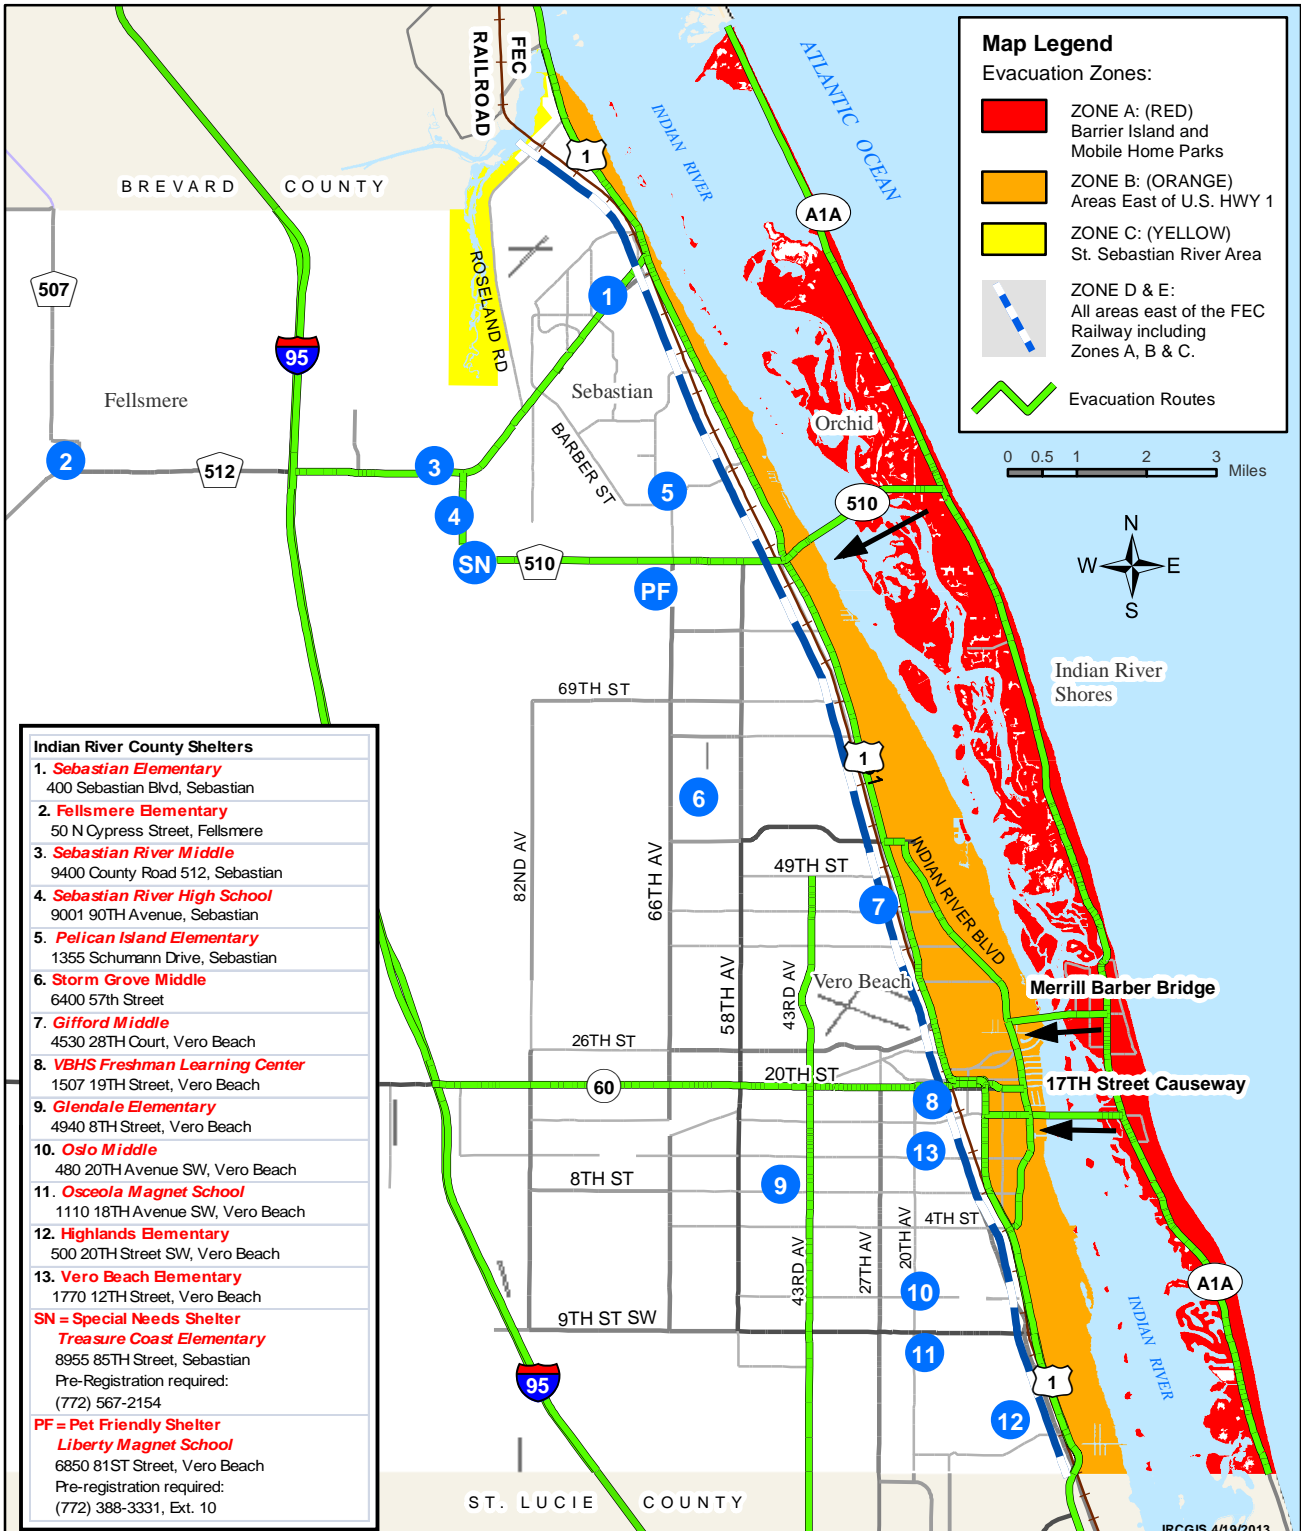

Indian River County Evacuation Guide

Emergency Evacuation Routes, Zones, and Shelters

Map Legend

Evacuation Zones:

- ZONE A: (RED)
Barrier Island and Mobile Home Parks
- ZONE B: (ORANGE)
Areas East of U.S. HWY 1
- ZONE C: (YELLOW)
St. Sebastian River Area
- ZONE D & E:
All areas east of the FEC Railway including Zones A, B & C.
- Evacuation Routes

Indian River County Shelters	
1. Sebastian Elementary	400 Sebastian Blvd, Sebastian
2. Fellsmere Elementary	50 N Cypress Street, Fellsmere
3. Sebastian River Middle	9400 County Road 512, Sebastian
4. Sebastian River High School	9001 90TH Avenue, Sebastian
5. Pelican Island Elementary	1355 Schumann Drive, Sebastian
6. Storm Grove Middle	6400 57th Street
7. Gifford Middle	4530 28TH Court, Vero Beach
8. VBHS Freshman Learning Center	1507 19TH Street, Vero Beach
9. Glendale Elementary	4940 8TH Street, Vero Beach
10. Oslo Middle	480 20TH Avenue SW, Vero Beach
11. Osceola Magnet School	1110 18TH Avenue SW, Vero Beach
12. Highlands Elementary	500 20TH Street SW, Vero Beach
13. Vero Beach Elementary	1770 12TH Street, Vero Beach
SN = Special Needs Shelter	
Treasure Coast Elementary	8955 85TH Street, Sebastian Pre-Registration required: (772) 567-2154
PF = Pet Friendly Shelter	
Liberty Magnet School	6850 81ST Street, Vero Beach Pre-registration required: (772) 388-3331, Ext. 10